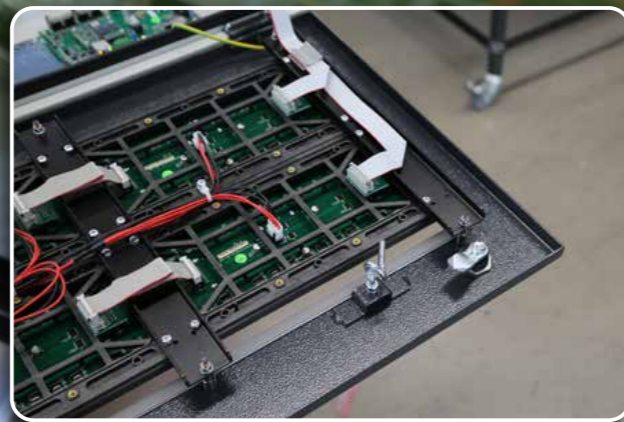

# matrix LED displays for medical and care production

SERIES  
XC50-256.032.G1-A4F1-E1-1410

DISPLAY  
LED Matrix Displays P8, 256 x 32 pixels, freely configurable  
LED color scale: red, green, blue yellow, cyan,  
magenta, white, turquoise

MEASURES  
2180 x 410 x 90 mm

FEATURES  
IP54  
Ethernet switch integrated  
For pendant installation