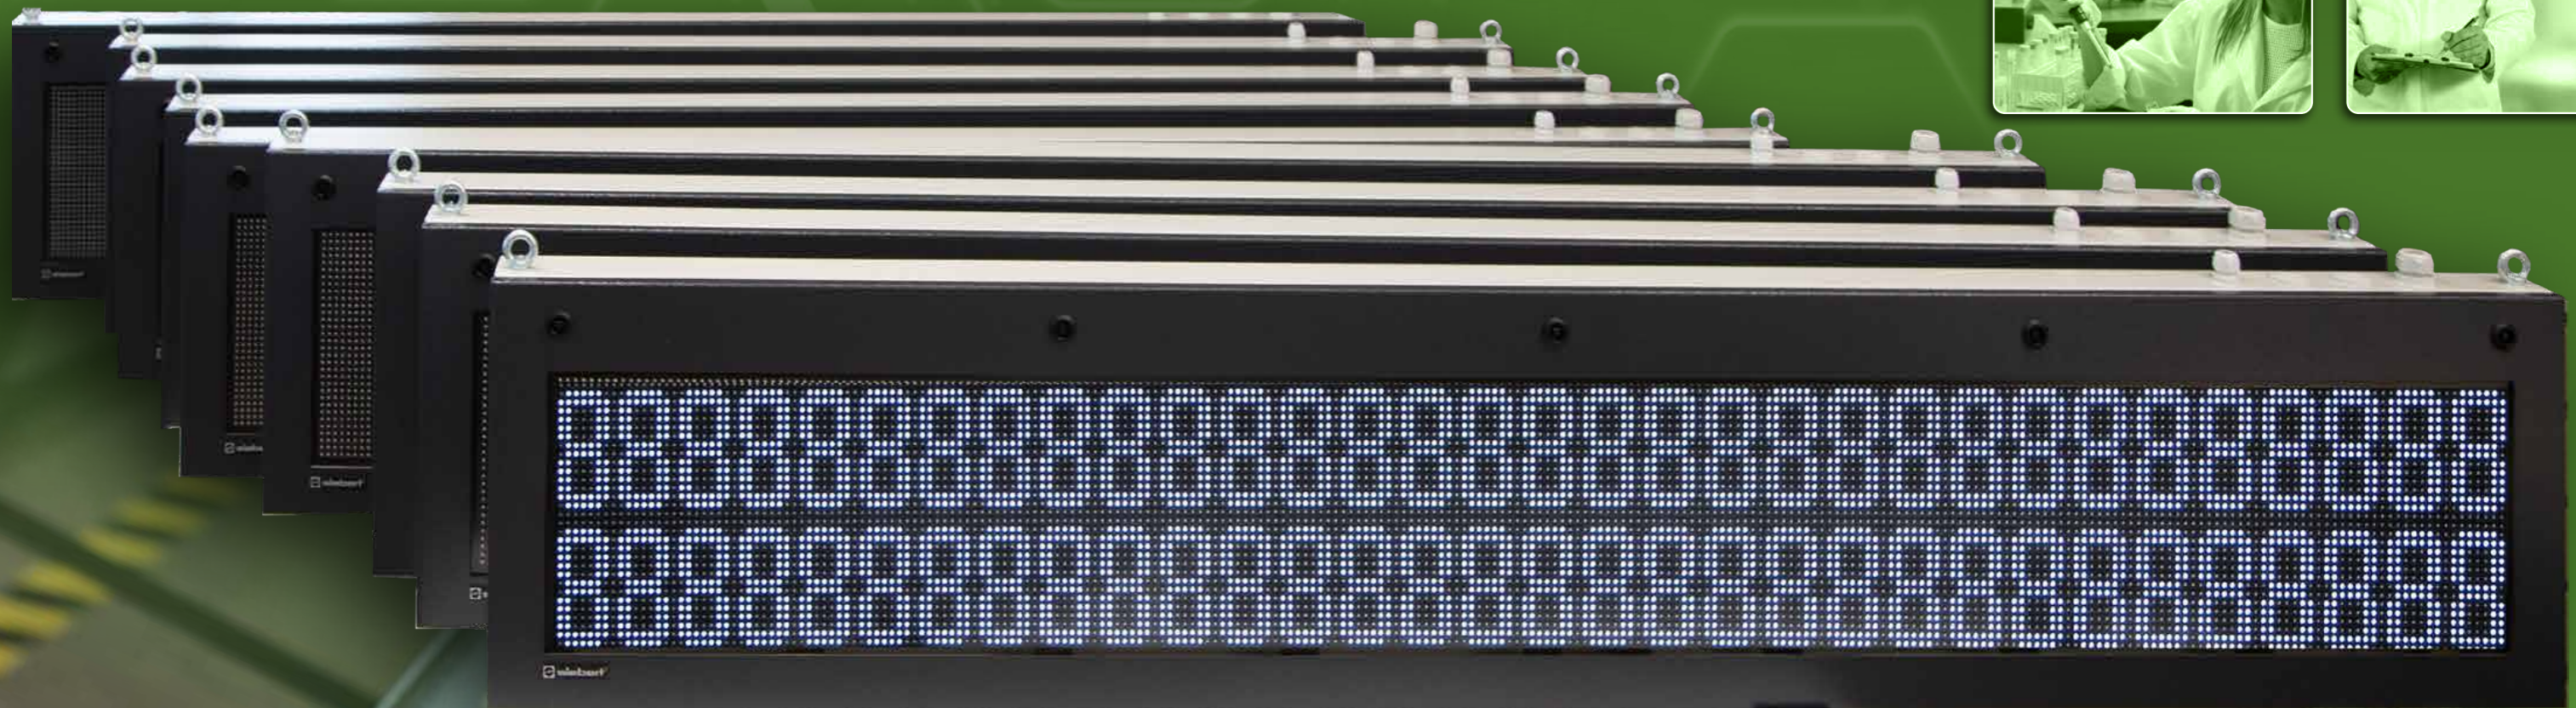

# matrix LED displays for medical and care production

SERIES  
XC50-256.032.G1-A4F1-E1-1410

DISPLAY  
LED Matrix Displays P8, 256 x 32 pixels, freely configurable  
LED color scale: red, green, blue yellow, cyan,  
magenta, white, turquoise

MEASURES  
2180 x 410 x 90 mm

FEATURES  
IP54  
Ethernet switch integrated  
For pendant installation